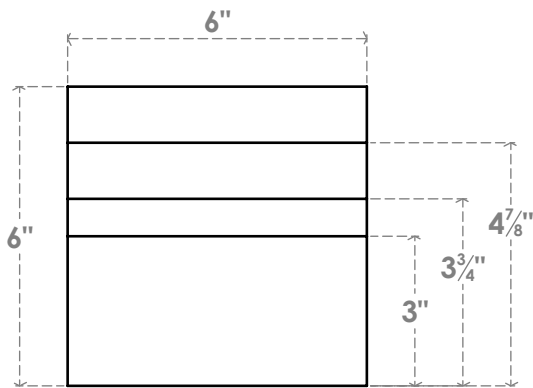

RFTP06X06X42MON

6"W X 6"H X 42"L MONTEREY ARCHITECTURAL GRADE PVC RAFTER TAIL

SIDE PROFILE

FRONT PROFILE

ISOMETRIC

EKENA MILLWORK
 2300 WEST MAIN ST.
 CLARKSVILLE, TX 75426
 TOLL FREE: 866-607-0453
 WWW.EKENAMILLWORK.COM