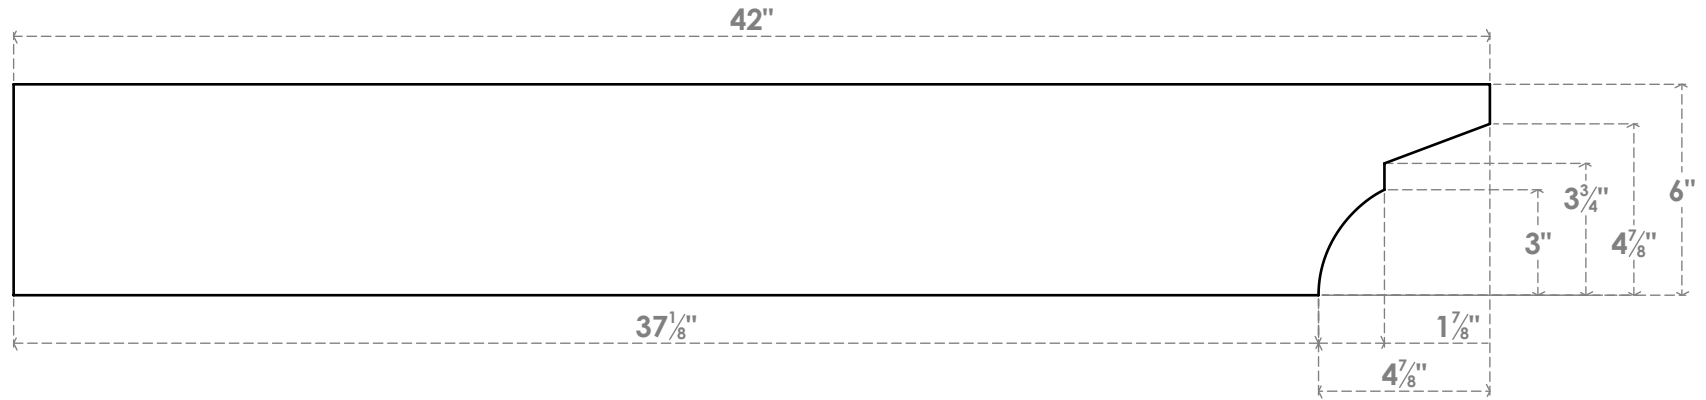

RFTP06X06X42MON

6"W X 6"H X 42"L MONTEREY ARCHITECTURAL GRADE PVC RAFTER TAIL

SIDE PROFILE

FRONT PROFILE

ISOMETRIC

EKENA MILLWORK
 2300 WEST MAIN ST.
 CLARKSVILLE, TX 75426
 TOLL FREE: 866-607-0453
 WWW.EKENAMILLWORK.COM